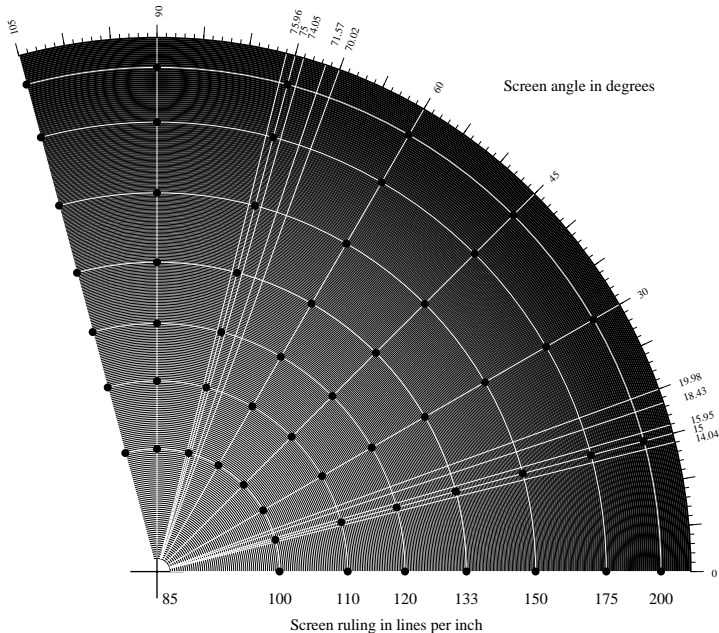

# Init best Prepress solutions

**InitPrepress (095)257-34-49**